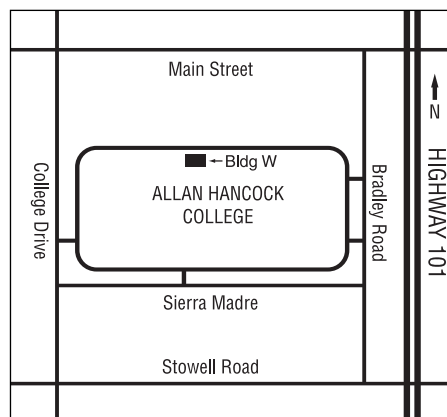

UCSB Extension Administrative Offices

Extended Learning Services
 6950 Hollister Ave., Suite 102
 Goleta, CA 93117-5824
 (805) 893-4200

From 101 Freeway Northbound or Southbound:
 Take Storke/Glen Annie exit and turn west toward the ocean. Make a right on Hollister Ave. 6950 is on your right. Entrance and parking are at the back of the building.

UCSB Extension Storke Center (Classrooms)

320 Storke Rd., Goleta, CA 93117

From 101 Freeway Northbound or Southbound:
 Take Storke/Glen Annie exit and turn west toward the ocean. Cross Hollister Ave. to Bollay Rd. The Storke Center is on the corner of Storke and Bollay.

UCSB Ventura Center

3585 Maple Street, Suite 112
 Ventura, CA 93003
 (805) 644-7261

Going South on 101, take Telephone/East Main exit. Right on Main to Mills Rd. Right on Mills Rd., then right on Maple St.

Going North on 101, take Main St. exit. Continue to Mills Rd. Right on Mills Rd., then right on Maple St.

The UCSB Ventura Center is directly behind the Mid-State Bank.

Santa Maria

Allan Hancock College
 800 South College Drive
 Santa Maria, CA 93454-6399